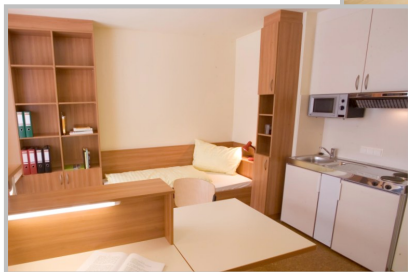

Rooms: 145 Single rooms (approx. 22m²)
62 Twin rooms (approx. 25m²)
(thereof 8 wheelchair accessible twin rooms)

Interior:

- Bed und cupboard
- Writing desk
- Racks, book-shelves, and storage place
- Bathroom with shower, toilet, washbasin
- Studio kitchen (consisting of 2 hotplates, sink, refrigerator with icebox, microwave)
- Television (satellite-TV)
- Internet access (WLAN)

FACT SHEET

- Public areas:
- Cafeteria with terrace
 - Spacious lobby with seating facilities (club style)
 - WLAN in the whole Kolpinghaus, including cafeteria and terrace
 - Seating facilities on each floor (winter garden style)
 - State-of-the-art meeting room (on top floor)
 - Terrace on the roof
 - Garage (with costs)
 - NEW: 2 parking lots with charging stations inside the garage
 - Garden with seating facilities
 - Bicycle cellar
 - Washing machines and dryer

- Prices:
- € 450.00 (place in a single room)
 - € 370.00 (place in a twin bed room)

All prices are per person / per month. The monthly rent includes electricity, heating, overheads, the public charges for radio and TV as well as VAT.