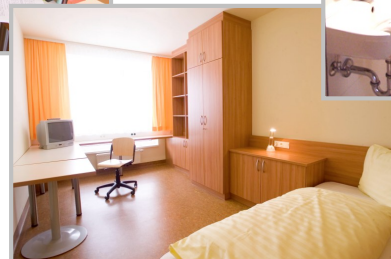

FACT SHEET

Site: The Kolpinghaus is located directly on-campus, next to the IMC University for Applied Sciences, the Danube University Krems, as well as the Karl Landsteiner University of Health Sciences. The Kolpinghaus consists of 2 buildings, the main building no. 95 and the cubical-shaped building no. 97.

Rooms: 145 Single rooms (approx. 22m²)
62 Twin rooms (approx. 25m²)
(thereof 8 wheelchair accessible twin rooms)

Interior:

- Bed und cupboard
- Writing desk
- Racks, book-shelves, and storage place
- Bathroom with shower, toilet, washbasin
- Studio kitchen (consisting of 2 hotplates, sink, refrigerator with icebox, microwave)
- Television (satellite-TV)
- Internet access (WLAN)

- Prices:
- € 450.00 (place in a single room)
 - € 370.00 (place in a twin bed room)

All prices are per person / per month. The monthly rent includes electricity, heating, overheads, the public charges for radio and TV as well as VAT.