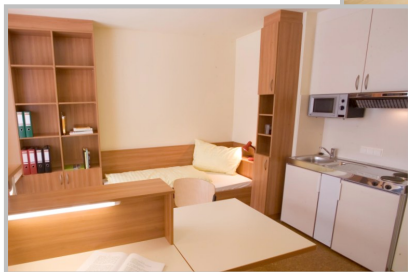

**Rooms:** 145 Single rooms (approx. 22m<sup>2</sup>)  
62 Twin rooms (approx. 25m<sup>2</sup>)  
(thereof 8 wheelchair accessible twin rooms)

**Interior:**

- Bed und cupboard
- Writing desk
- Racks, book-shelves, and storage place
- Bathroom with shower, toilet, washbasin
- Studio kitchen (consisting of 2 hotplates, sink, refrigerator with icebox, microwave)
- Television (satellite-TV)
- Internet access (WLAN)

## FACT SHEET

- Public areas:
- Cafeteria with terrace
  - Spacious lobby with seating facilities (club style)
  - WLAN in the whole Kolpinghaus, including cafeteria and terrace
  - Seating facilities on each floor (winter garden style)
  - State-of-the-art meeting room (on top floor)
  - Terrace on the roof
  - Garage (with costs)
  - NEW: 2 parking lots with charging stations inside the garage
  - Garden with seating facilities
  - Bicycle cellar
  - Washing machines and dryer

- Prices:
- € 420.00 (place in a single room)
  - € 350.00 (place in a twin bed room)

All prices are per person / per month. The monthly rent includes electricity, heating, overheads, the public charges for radio and TV as well as VAT.