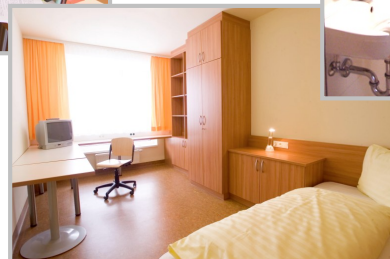

## FACT SHEET

**Site:** The Kolpinghaus is located directly on-campus, next to the IMC University for Applied Sciences, the Danube University Krems, as well as the Karl Landsteiner University of Health Sciences. The Kolpinghaus consists of 2 buildings, the main building no. 95 and the cubical-shaped building no. 97.

**Rooms:** 145 Single rooms (approx. 22m<sup>2</sup>)  
62 Twin rooms (approx. 25m<sup>2</sup>)  
(thereof 8 wheelchair accessible twin rooms)

**Interior:**

- Bed und cupboard
- Writing desk
- Racks, book-shelves, and storage place
- Bathroom with shower, toilet, washbasin
- Studio kitchen (consisting of 2 hotplates, sink, refrigerator with icebox, microwave)
- Television (satellite-TV)
- Internet access (WLAN)

## FACT SHEET

- Public areas:
- Cafeteria with terrace
  - Spacious lobby with seating facilities (club style)
  - WLAN in the whole Kolpinghaus, including cafeteria and terrace
  - Seating facilities on each floor (winter garden style)
  - State-of-the-art meeting room (on top floor)
  - Terrace on the roof
  - Garage (with costs)
  - NEW: 2 parking lots with charging stations inside the garage
  - Garden with seating facilities
  - Bicycle cellar
  - Washing machines and dryer

- Prices:
- € 420.00 (place in a single room)
  - € 350.00 (place in a twin bed room)

All prices are per person / per month. The monthly rent includes electricity, heating, overheads, the public charges for radio and TV as well as VAT.